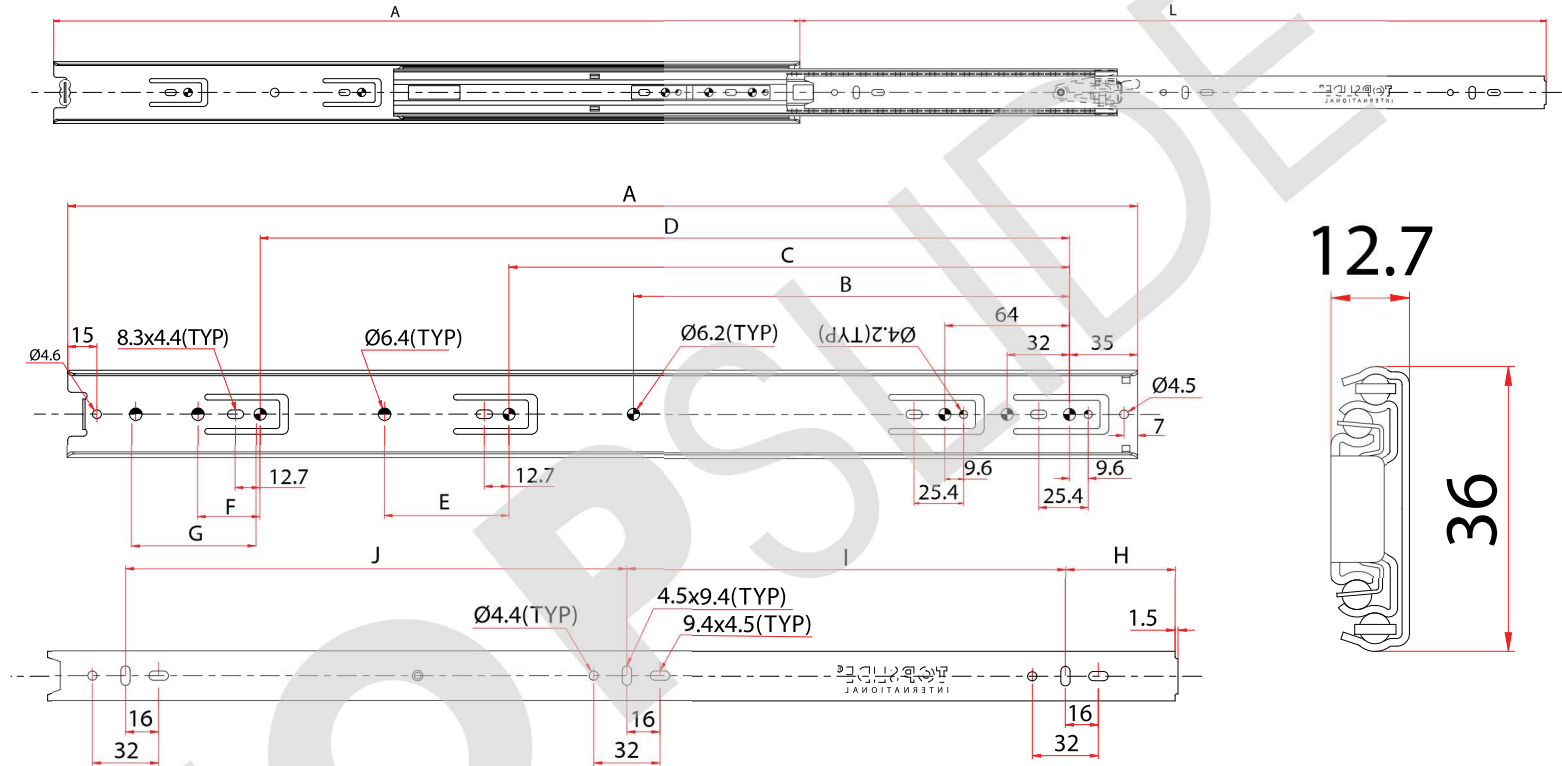

**3612 ST / OT**  
**Full extension slide**  
Light Duty Slide

**Applications:**

- Office furniture
- Cabinets/closets
- Kitchen accessories
- Electronic furniture
- Automotive
- Medical Furniture

**Features:**

- Up to 35kg load rating
- Full extension
- Positive stop
- Detent-in
- Side mounted
- Non handed
- 32mm system hole pattern
- Zinc finish

**Options:**

- OT with 38mm over travel
- Sizes: 250mm - 500mm

Length	A	L	B	C	D	E	F	G	H	I	J	Kg
10" OT	250	288		160		32			43	163		15
12" OT	300	338		208					53	203		15
14" ST	350	350	224	256					53	112	142	20
16" ST	400	400	224	288		32			53	132	171	25
18" ST	450	450	224	288	352				53	157	196	35
20" ST	500	500	224	288	416	64			53	182	221	35
22" ST	550	550	224	288	416	64	32	64	53	212	242	35
24" ST	600	600	224	320	480	32			53	212	281	22

**Model No. 3612 ST**  
**Full Extension Slide**

Ver. 4. 18-09-2020  
© TOPSLIDE International

Top Slide reserve the right to amend specifications without notice.