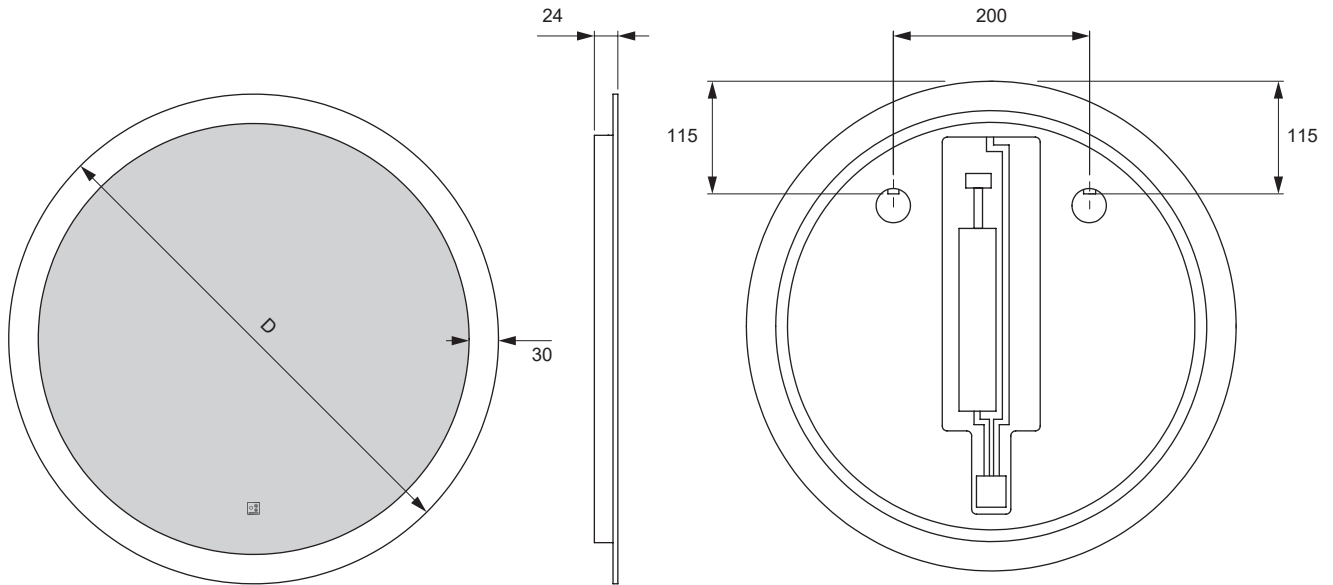

Type of Light:	Surface-mounted mirror
Operating voltage:	230 V / 12 V
Colour temperature:	Emotion (3000-6500 K)
Start colour:	Warm white
Memory function:	Colour temperature and dimming level
Colour rendering:	>80
LED lifespan:	30000 h
IP protection rating:	IP20
Material:	Glass/Aluminum
Surface / Colour	Silver coloured

CRYSTAL MIRROR ROUNDQ	COLOUR TEMPERATURE	DIM. (mm)	POWER (W)	REF.
Crystal mirror ROUNDQ	Emotion	Ø 500	19,0	2000688
		Ø 700	26,0	2000689

Crystal mirror ROUNDQ

500 mm

700 mm

DIMENSIONS

MONTAGE