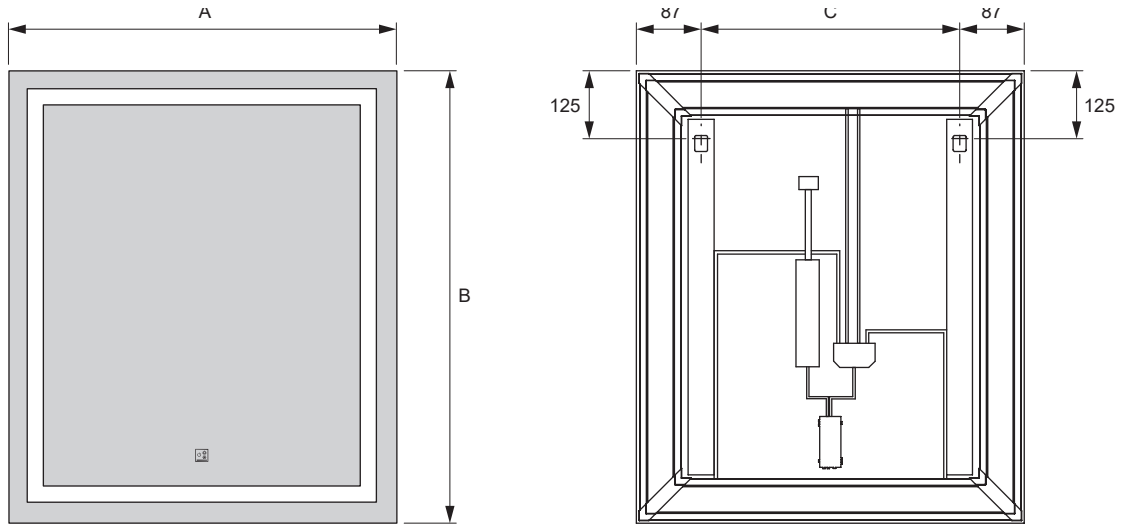

Type of Light:	Surface-mounted mirror
Operating voltage:	230 V / 24 V
Colour temperature:	Emotion (3000-6500 K)
Start colour:	Warm white
Memory function:	Colour temperature and dimming level
Colour rendering:	>80
LED lifespan:	30000 h
IP protection rating:	IP20
Material:	Glass/Aluminum
Surface / Colour	Silver coloured/Opal

CRYSTAL MIRROR QUATTRO	COLOUR TEMPERATURE	DIM. (mm)	POWER (W)	REF.
Crystal mirror QUATTRO	Emotion	400x700	26,4	2000675
		500x700	28,8	2000676
		600x700	31,2	2000677
		800x700	36,0	2000678
		900x700	38,4	2000679
		1000x700	41,0	2000673
		1200x700	45,6	2000680

Crystal mirror QUATTRO

DIMENSIONS

Installation