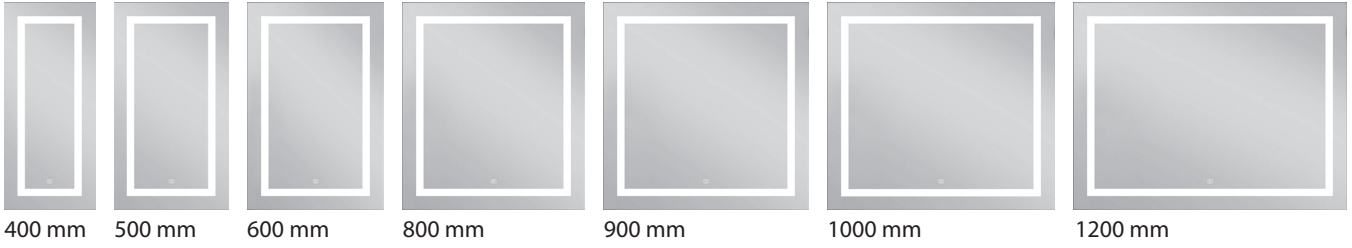

Crystal mirror QUATTRO